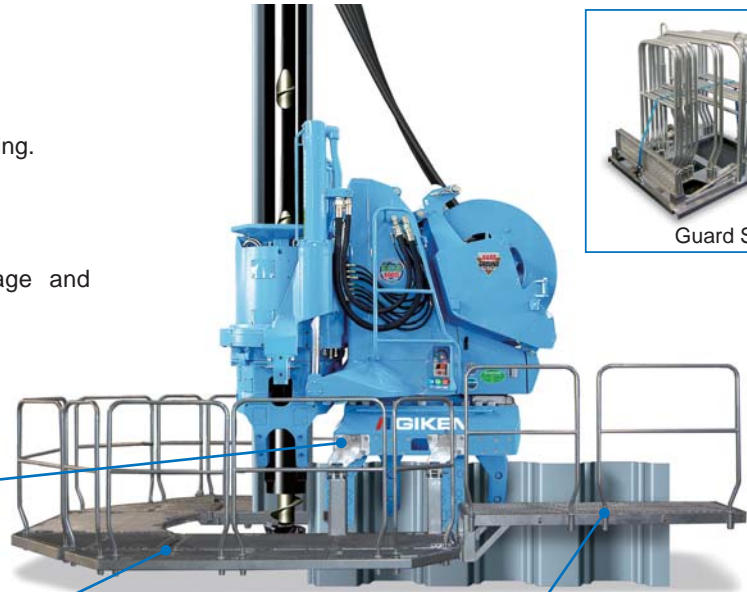

Piler Stage

- Piler Stage is an easy handling platform.
- Junctions on the Silent Piler are easy insert type as well as junctions of each piece.
- Adjustable handrails make flexible entry and exiting.

Safer Locking Function

Each junction has locking function so the stage and handrails won't come off due to unexpected shocks.

Post Lock...Fix the Stage Post

Stage Lock...Fix the stage plates

Guard Lock...Fix the handrails