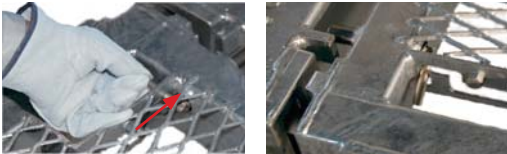

Piler Stage

- Piler Stage is an easy handling platform.
- Junctions on the Silent Piler are easy insert type as well as junctions of each piece.
- Adjustable handrails make flexible entry and exiting.

Safer Locking Function

Each junction has locking function so the stage and handrails won't come off due to unexpected shocks.

Post Lock...Fix the Stage Post

Stage Lock...Fix the stage plates

Guard Lock...Fix the handrails